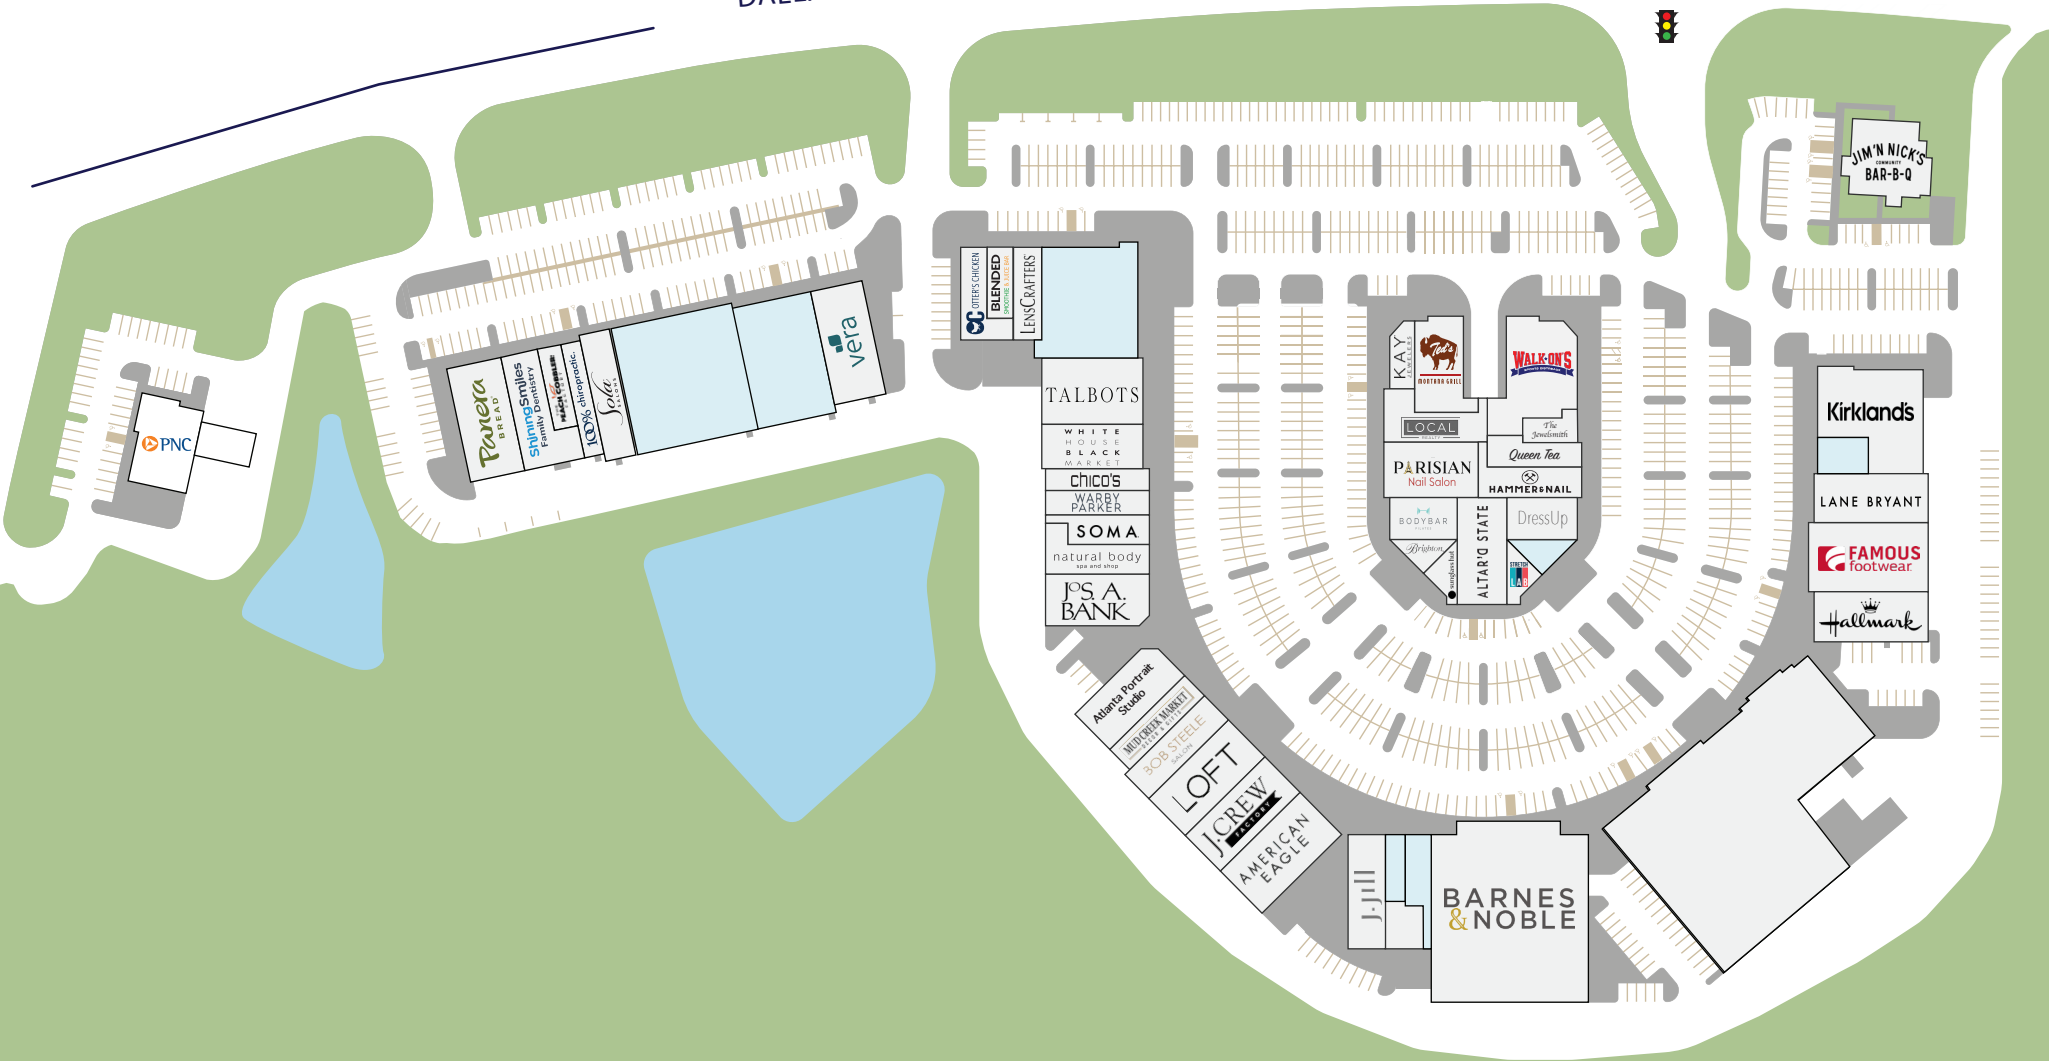

DALLAS HIGHWAY

JIM N NICK'S
BAR-B-Q

PNC

Pavea
BREAD

Stamps
Smiles
Family Dentistry

100%
chlorophyll

Soma

vera

LENSCRAFTERS

TALBOTS

WHITE
HOUSE
BLACK
MARKET

chico's

WABBY
PARKER

SOMA

natural body
spa and shop

J.S.A.
BANK

KAY'S

WALK-ONS

LOCAL

PARISIAN
Nail Salon

Queen Tea

HAMMER & NAIL

BODYBAR

DressUp

ALTAR'D STATE

Kirkland's

LANE BRYANT

FAMOUS
footwear

Hallmark